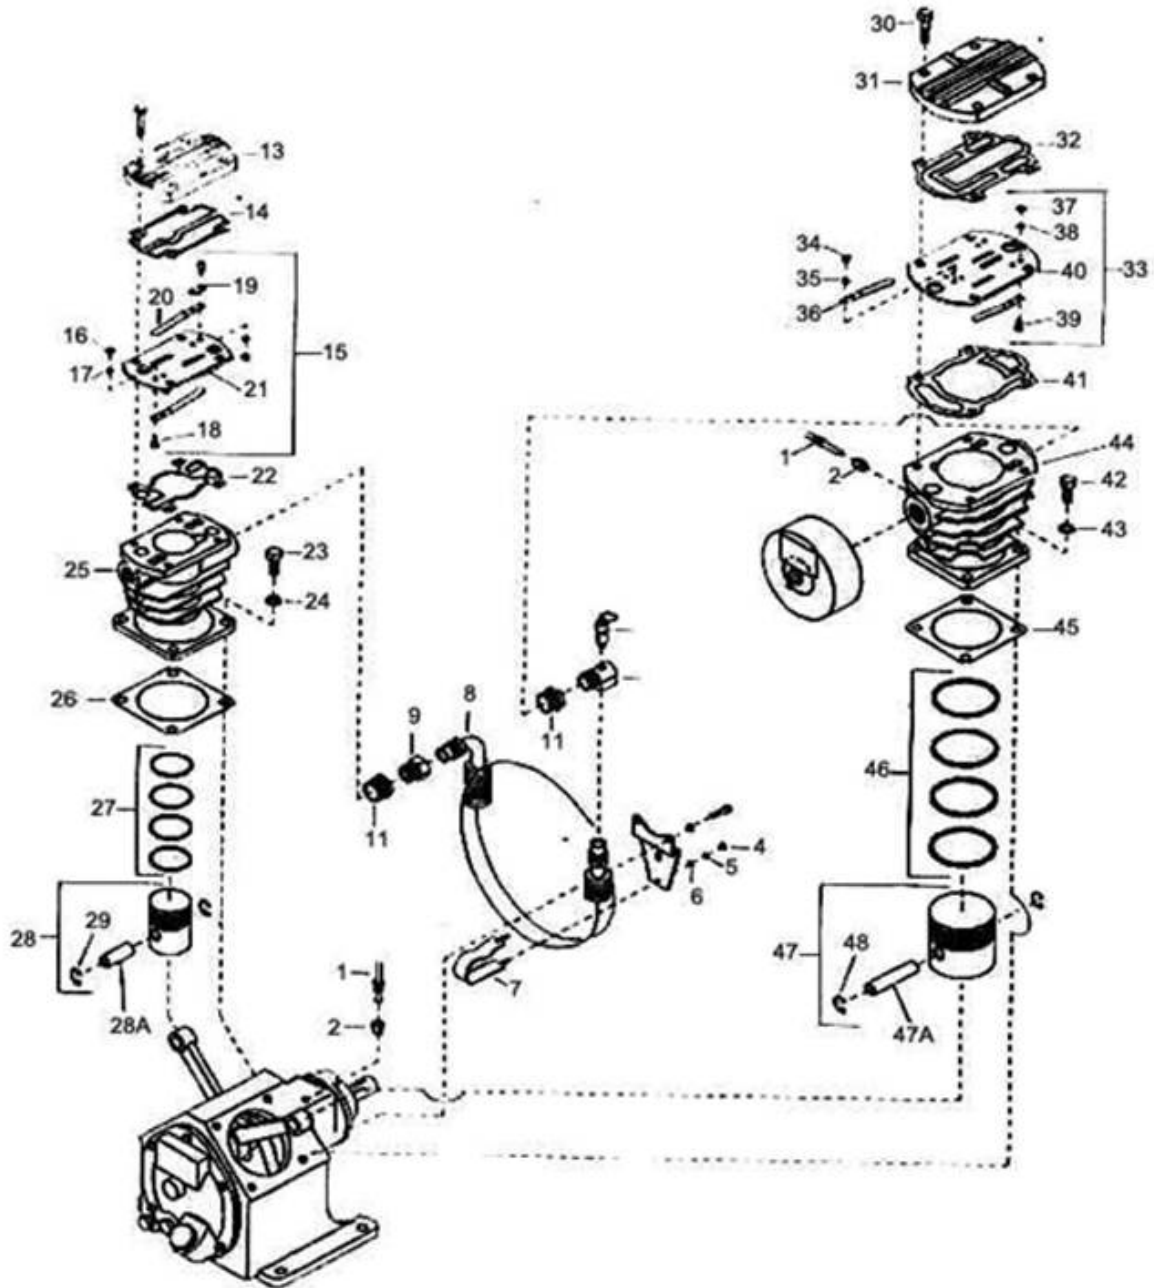

2. Bare Compressor - Model 242

All manufacturer's names, numbers, photos, product description and/or part numbers are used for reference purposes only & it is not implied that any part listed is the product of these manufacturers. Since Approvement are made from time to time, the illustration and specifications are subject to change without notice.